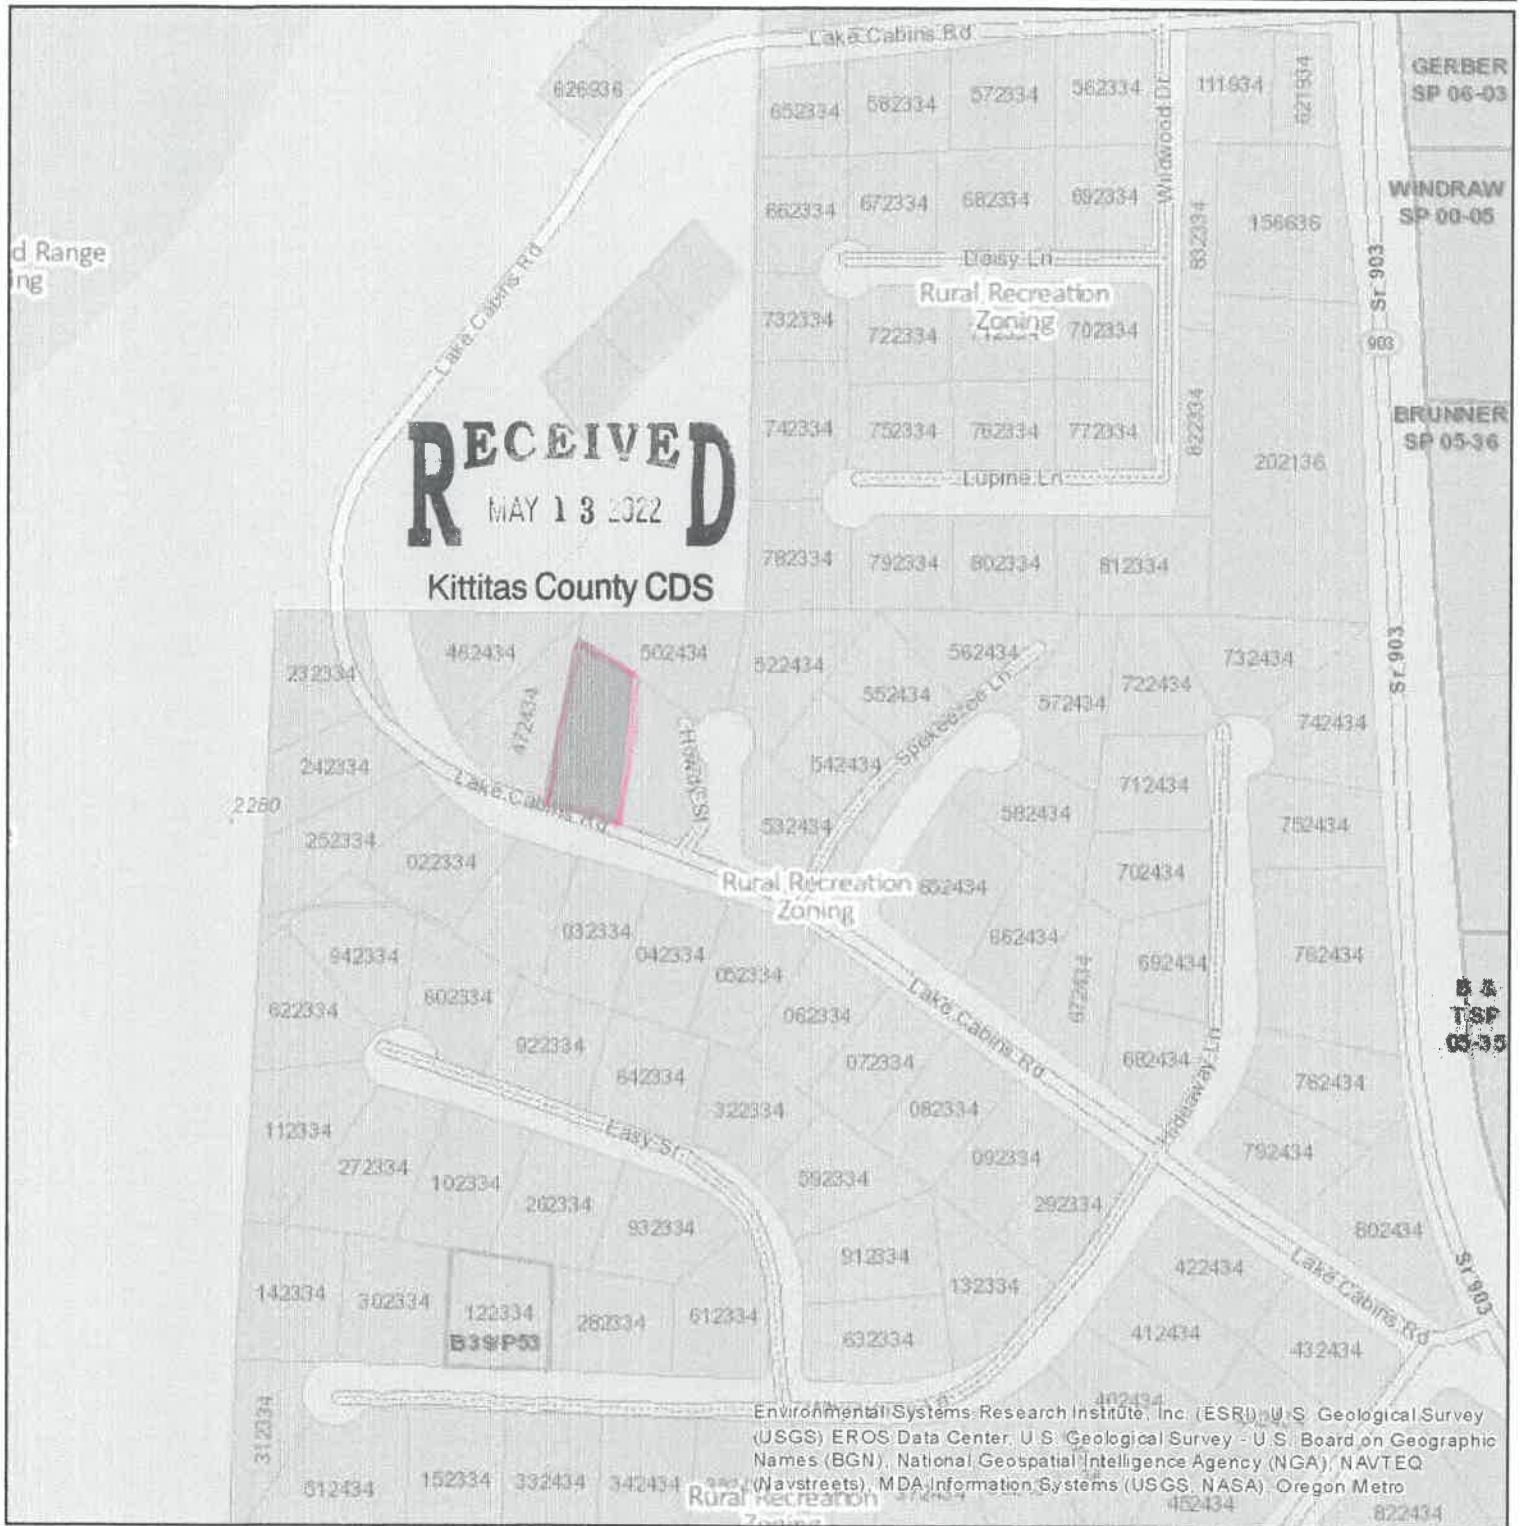

Kittitas County COMPAS Map

Date: 5/3/2022

1 inch = 376 feet
Relative Scale 1:4,514

Disclaimer:
Kittitas County makes every effort to produce and publish the most current and accurate information possible. No warranties, expressed or implied, are provided for the data, its use, or its interpretation. Kittitas County does not guarantee the accuracy of the material contained herein and is not responsible for any use, misuse or representations by others regarding this information or its derivatives.